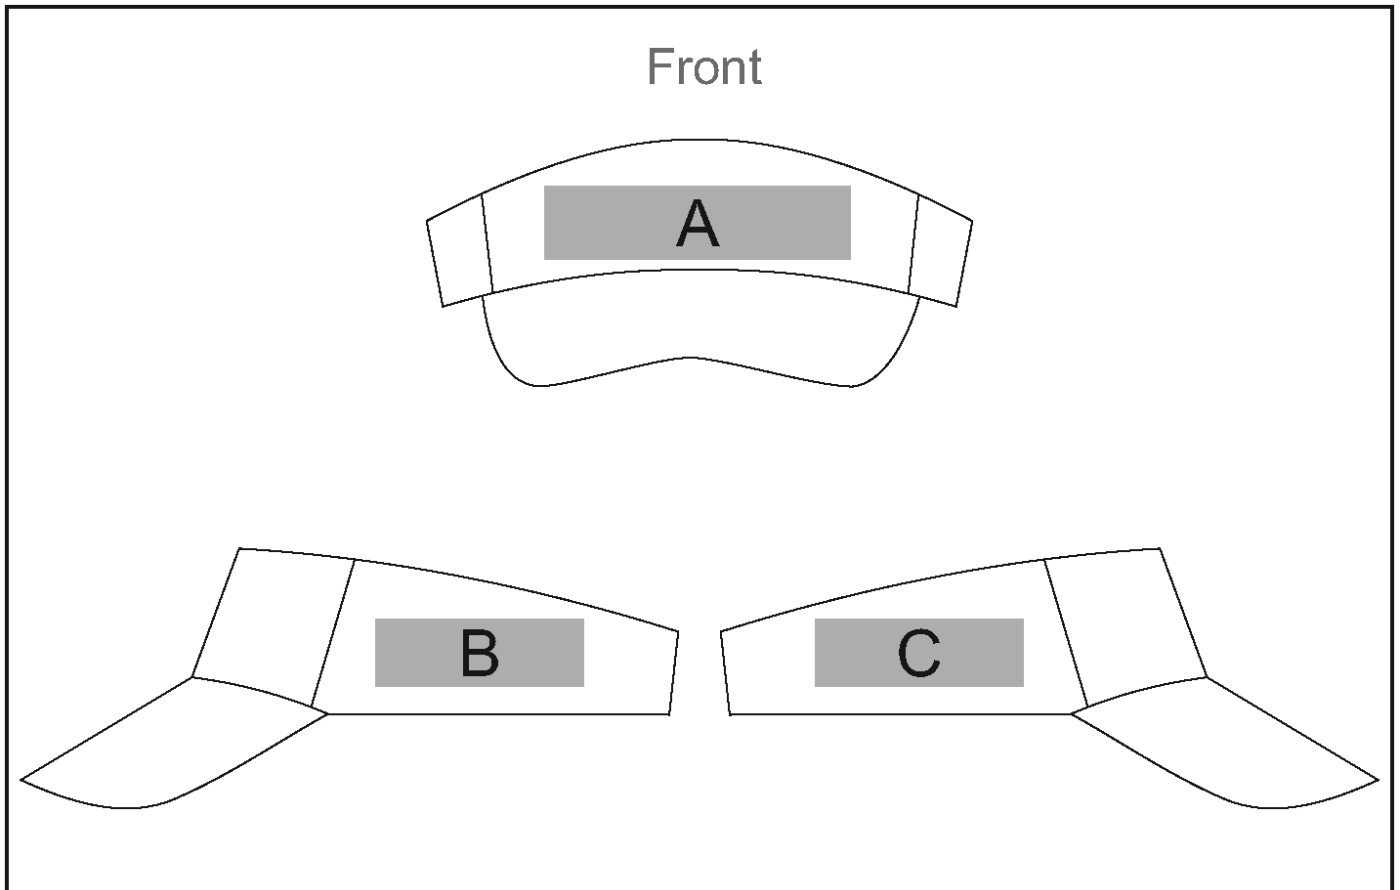

ALT-BVS

Basic Sun Visor

Need to know:

Branding Options:

Position A

1. Screen Print (SA)
1 Colour
Size: 80mm wide x 30mm high
2. Embroidery (EM-CAPFRONT)
N/A
Size: 80mm wide x 30mm high
3. Digital Transfer Caps (DTC-CAP)
Full Colour
Size: 100mm wide x 20mm high
4. Silicone (STP-A)
N/A
Size: 30mm wide x 30mm high
5. Silicone (STP-B)
N/A
Size: 50mm wide x 30mm high
6. Silicone (STP-C)
N/A
Size: 80mm wide x 30mm high

Position C

1. Screen Print (SA)
1 Colour
Size: 100mm wide x 20mm high
2. Embroidery (EM-CAPSIDE)
N/A
Size: 100mm wide x 20mm high
3. Digital Transfer Caps (DTC-CAP)
Full Colour
Size: 100mm wide x 20mm high
4. Silicone (STP-A)
N/A
Size: 30mm wide x 20mm high
5. Silicone (STP-B)
N/A
Size: 50mm wide x 20mm high
6. Silicone (STP-C)
N/A
Size: 80mm wide x 20mm high
7. Silicone (STP-D)
N/A
Size: 100mm wide x 20mm high

Position B

1. Screen Print (SA)
1 Colour
Size: 100mm wide x 20mm high
2. Embroidery (EM-CAPSIDE)
N/A
Size: 100mm wide x 20mm high
3. Digital Transfer Caps (DTC-CAP)
Full Colour
Size: 100mm wide x 20mm high
4. Silicone (STP-A)
N/A
Size: 30mm wide x 20mm high
5. Silicone (STP-B)
N/A
Size: 50mm wide x 20mm high
6. Silicone (STP-C)
N/A
Size: 80mm wide x 20mm high
7. Silicone (STP-D)
N/A
Size: 100mm wide x 20mm high